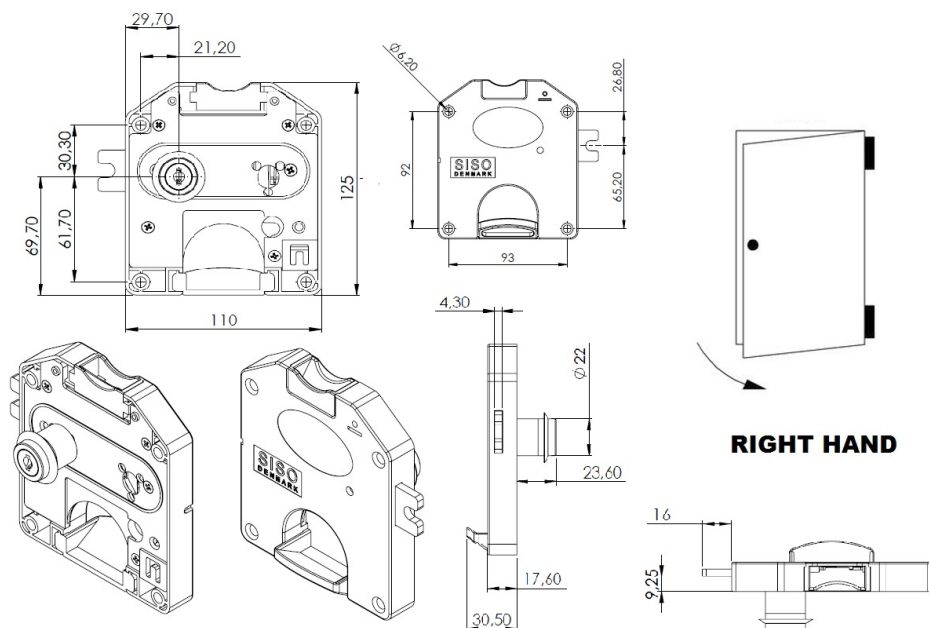

PRODUCT SHEET

Description:

Coin Lock F/1 Leva,W/MIC System #01,CPL, RH,Snake SISO Metal Keys, Black Plastic Body, Coin Entrance & Exit All Blue, Plastic, W/SISO Logo on Lock Body, w/Chrome Plated Rosette

Item number:

14.60.246-0

Units	Box	Carton	HS Code	Barcode
Pcs.	6	48	8301300000	
				5704866051712

SISO A/S

Mileparken 11
DK-2740 Skovlunde
Denmark
VAT: DK 24786013

Phone +45 45 830 900

www.siso.dk
siso@siso.dk